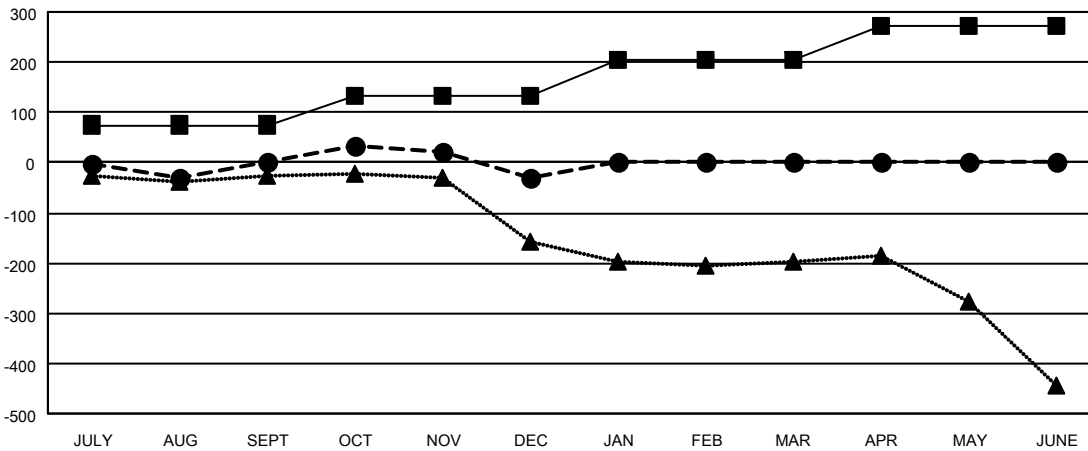

GMT MONTHLY MEMBERSHIP PROGRESS REPORT

Results as of: 12/31/2023

Multiple District 25

LOCATION: INDIANA

GMT: OPEN

GMT CA 1

Clubs			
RESULTS FOR 2023-2024			
QUARTER	NEW CLUB GOAL	NEW CLUBS	DROPPED CLUBS
JULY/AUG/SEPT	1	0	2
OCT/NOV/DEC	4	1	4
JAN/FEB/MAR	2	0	0
APR/MAY/JUNE	0	0	0

Members			
RESULTS FOR 2023-2024			
QUARTER	MEMBER GROWTH NET GOAL	MEMBER GROWTH ACTUAL	DROPPED MEMBERS ACTUAL (including transfers)
JULY/AUG/SEPT	75	212	195
OCT/NOV/DEC	58	197	206
JAN/FEB/MAR	73	0	0
APR/MAY/JUNE	67	0	0

GOALS AND ACTUAL NEW CLUBS CUMULATIVE

- - CURRENT YEAR GOALS FOR NEW CLUBS
- - CURRENT YEAR ACTUAL NEW CLUBS
- ▲ - LAST YEAR ACTUAL NEW CLUBS

GOALS AND ACTUAL MEMBERS CUMULATIVE

- - MEMBER GROWTH NET GOAL
- - MEMBER GROWTH ACTUAL
- ▲ - LAST YEAR MEMBERSHIP ACTUAL