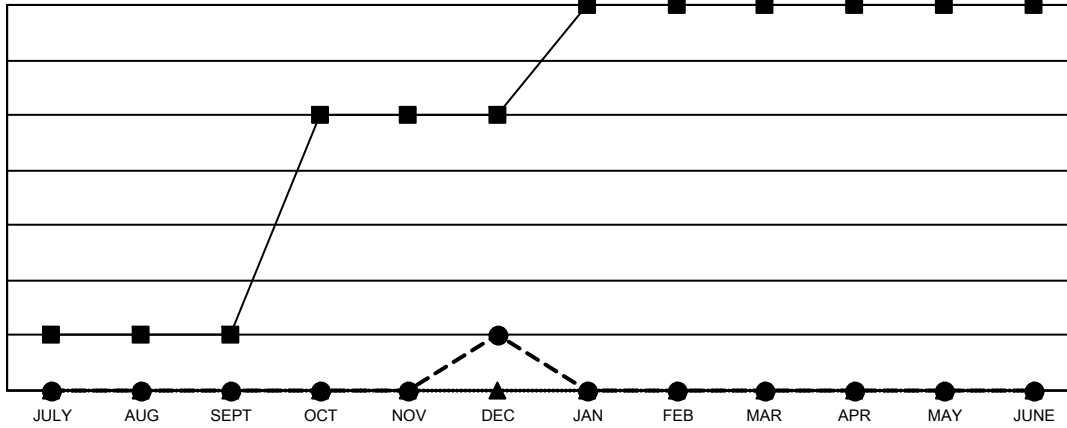

GMT MONTHLY MEMBERSHIP PROGRESS REPORT

Results as of: 12/31/2023

Multiple District 25

LOCATION: INDIANA

GMT: OPEN

GMT CA 1

Clubs			
RESULTS FOR 2023-2024			
QUARTER	NEW CLUB GOAL	NEW CLUBS	DROPPED CLUBS
JULY/AUG/SEPT	1	0	2
OCT/NOV/DEC	4	1	4
JAN/FEB/MAR	2	0	0
APR/MAY/JUNE	0	0	0

Members			
RESULTS FOR 2023-2024			
QUARTER	MEMBER GROWTH NET GOAL	MEMBER GROWTH ACTUAL	DROPPED MEMBERS ACTUAL (including transfers)
JULY/AUG/SEPT	75	212	195
OCT/NOV/DEC	58	197	206
JAN/FEB/MAR	73	0	0
APR/MAY/JUNE	67	0	0

GOALS AND ACTUAL NEW CLUBS CUMULATIVE

- - CURRENT YEAR GOALS FOR NEW CLUBS
- - CURRENT YEAR ACTUAL NEW CLUBS
- ▲ - LAST YEAR ACTUAL NEW CLUBS

GOALS AND ACTUAL MEMBERS CUMULATIVE

- - MEMBER GROWTH NET GOAL
- - MEMBER GROWTH ACTUAL
- ▲ - LAST YEAR MEMBERSHIP ACTUAL